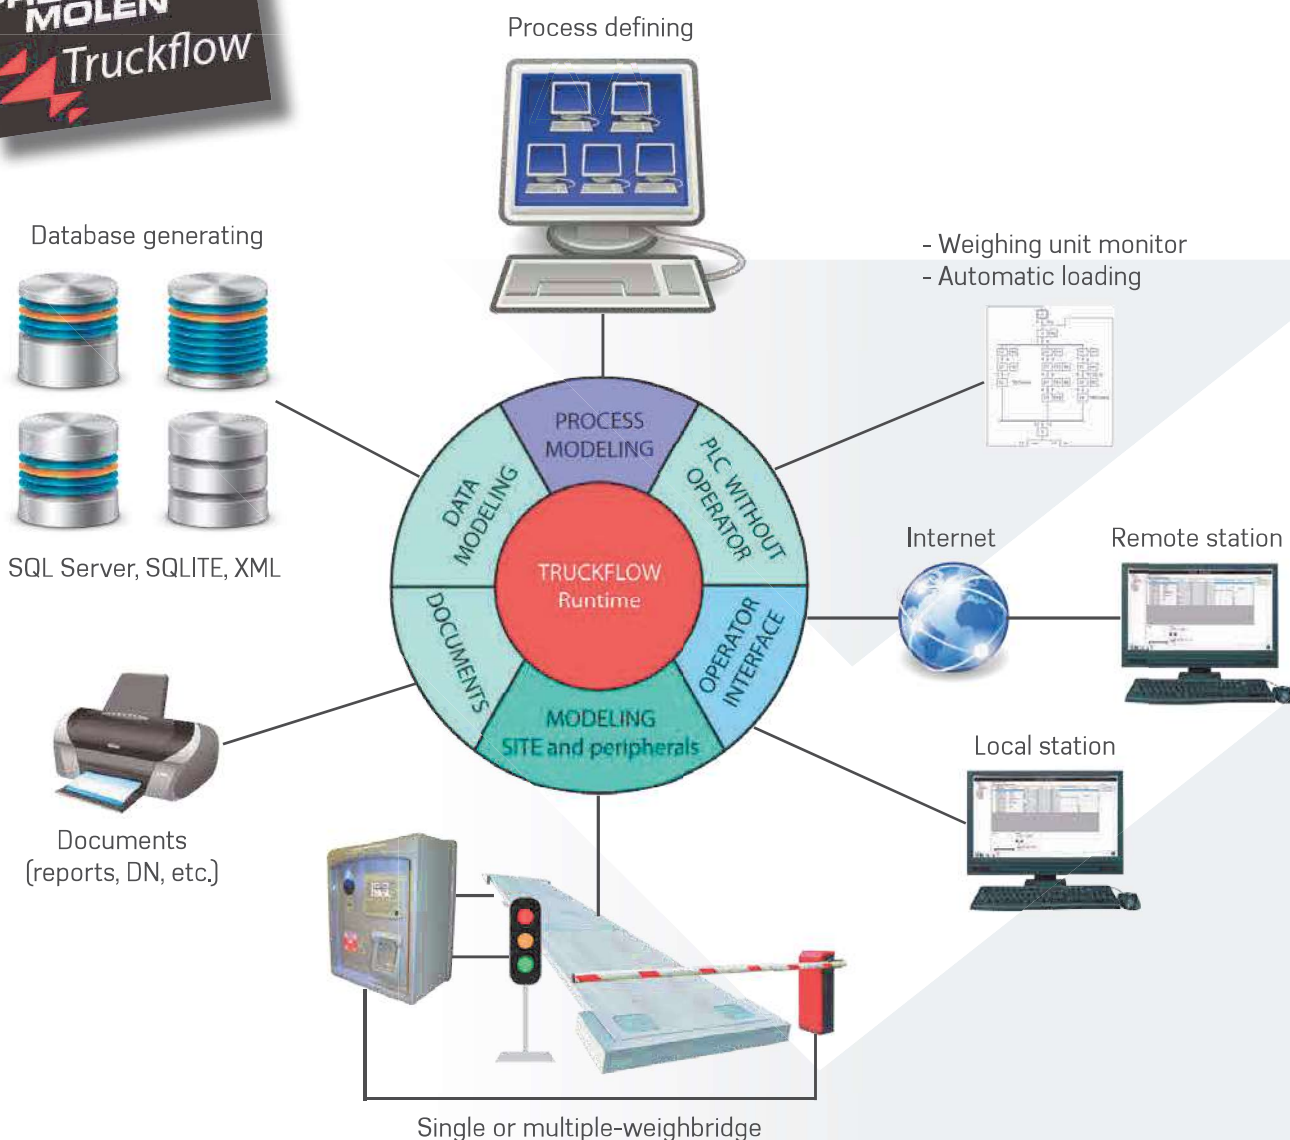

## A MOST INNOVATIVE WEIGHING MANAGEMENT SOFTWARE

### TRUCKFLOW: A COMPLETE AND MODULAR SOFTWARE OFFER

From a basic solution to a sophisticated architecture, it can meet all vehicle weighing needs on weighbridges.

Driven by our know-how and experience of industrial weighing applications installed all over the world, we can offer professional solutions as software modules for various industries: environmental protection, gas, extraction, etc.

▼ **Entirely configurable**

- File configuration
- Report configuration

▼ **Modular and upgradeable**

Adding extra weighbridges, weighing terminals, and peripherals is extremely easy and can be performed with a mere new system configuration.